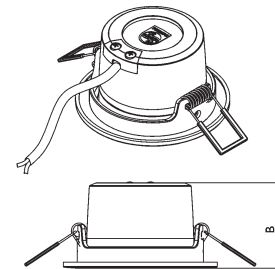

Product dimensions (Unit: mm)