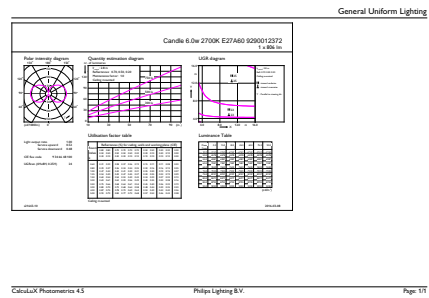

Material Nr. (12NC)	929001237208
Net Weight (Piece)	0.030 kg

Dimensional drawing

filament 7.5W-60W 806lm NAD 2700K E27ND

Product	D	C
LEDClassic 6-70W A60 E27 WW CL ND APR	60 mm	104 mm

Photometric data

CorePro LEDbulb ND 6-60W A60 827