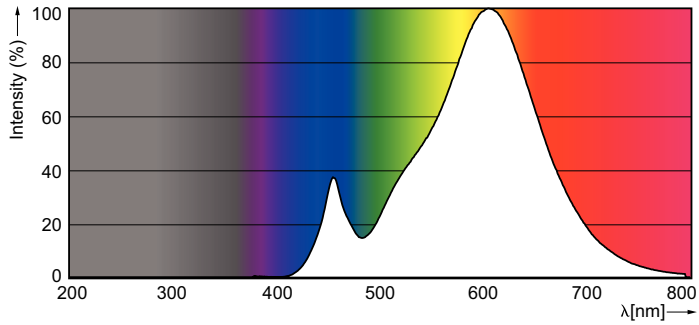

Photometric data

CorePro LEDbulb ND 6-60W A60 827