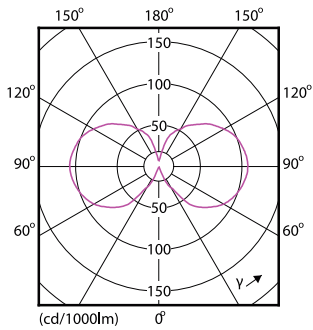

Material Nr. (12NC)	929001237208
Net Weight (Piece)	0.030 kg

Dimensional drawing

filament 7.5W-60W 806lm NAD 2700K E27ND

Product	D	C
LEDClassic 6-70W A60 E27 WW CL ND APR	60 mm	104 mm

Photometric data

CorePro LEDbulb ND 6-60W A60 827