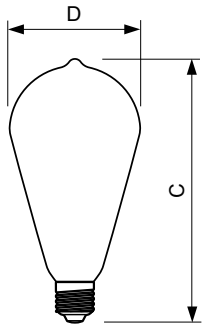

Material Nr. (12NC)	929001237408
Net Weight (Piece)	0.048 kg

Dimensional drawing

filament 7.5W-60W 806lm NAD 2700K E27ND

Product	D	C
LEDClassic6-70W ST64 E27 WW CL ND APR	64 mm	140 mm

Photometric data

LED Lamps, Lightcolour /827 ND CL