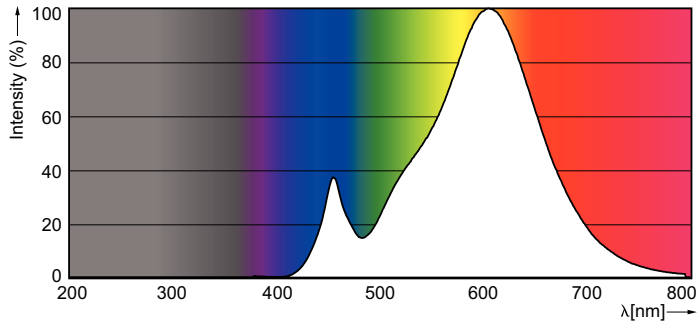

Photometric data

LED Lamps, Lightcolour /827 ND CL