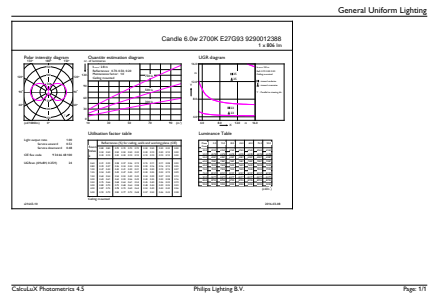

Classic LEDGlobe ND 6-60W G93 E27 827 CL