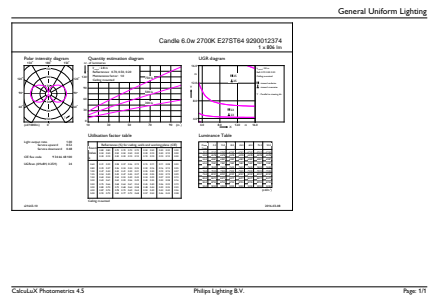

CorePro LEDbulb ND 6-60W ST64 827