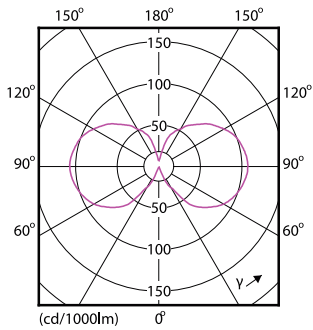

Material Nr. (12NC)	929001237408
Net Weight (Piece)	0.048 kg

Dimensional drawing

filament 7.5W-60W 806lm NAD 2700K E27ND

Product	D	C
LEDClassic6-70W ST64 E27 WW CL ND APR	64 mm	140 mm

Photometric data

LED Lamps, Lightcolour /827 ND CL