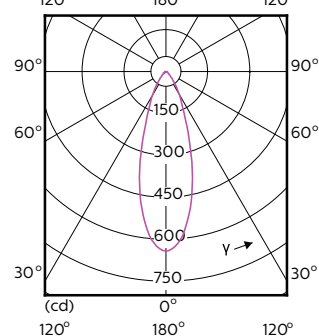

Order Code	Full Product Name	Luminous Flux (Rated) (Nom)	Luminous Intensity (Nom)	Rated Beam Angle
929001346402	MASTER LED ExpertColor LED ExpertColor 3.9-35W GU10 927 25D	265 lm	700 cd	25 °
929001346502	MASTER LED ExpertColor LED ExpertColor 3.9-35W GU10 930 25D	280 lm	750 cd	25 °
929001346602	MASTER LED ExpertColor LED ExpertColor 3.9-35W GU10 940 25D	300 lm	800 cd	25 °
929001346702	MASTER LED ExpertColor LED ExpertColor 3.9-35W GU10 927 36D	265 lm	540 cd	36 °
929001346802	MASTER LED ExpertColor LED ExpertColor 3.9-35W GU10 930 36D	280 lm	560 cd	36 °
929001346902	MASTER LED ExpertColor LED ExpertColor 3.9-35W GU10 940 36D	300 lm	600 cd	36 °
929001347002	MASTER LED ExpertColor LED ExpertColor 5.5-50W GU10 927 25D	355 lm	1000 cd	25 °
929001347008	MASTER LED ExpertColor LED ExpertColor 5.5-50W GU10 927 24D	385 lm	1000 cd	24 °
929001347102	MASTER LED ExpertColor LED ExpertColor 5.5-50W GU10 930 25D	375 lm	1000 cd	25 °
929001347108	MASTER LED ExpertColor LED ExpertColor 5.5-50W GU10 930 24D	405 lm	1000 cd	24 °
929001347202	MASTER LED ExpertColor LED ExpertColor 5.5-50W GU10 940 25D	400 lm	1050 cd	25 °
929001347302	MASTER LED ExpertColor LED ExpertColor 5.5-50W GU10 927 36D	355 lm	800 cd	36 °
929001347308	MASTER LED ExpertColor LED ExpertColor 5.5-50W GU10 927 36D	385 lm	800 cd	36 °
929001347402	MASTER LED ExpertColor LED ExpertColor 5.5-50W GU10 930 36D	375 lm	800 cd	36 °
929001347408	MASTER LED ExpertColor LED ExpertColor 5.5-50W GU10 930 36D	405 lm	800 cd	36 °
929001347502	MASTER LED ExpertColor LED ExpertColor 5.5-50W GU10 940 36D	400 lm	800 cd	36 °