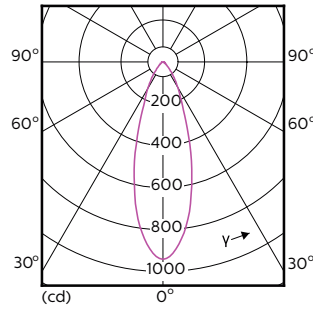

MASTER LEDspot ExpertColor MV