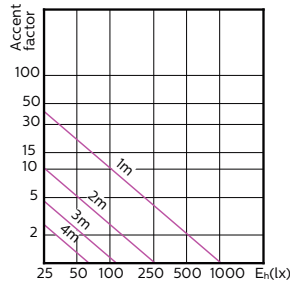

**MASTER LEDspot ExpertColor MV 35W GU10
930 25D**