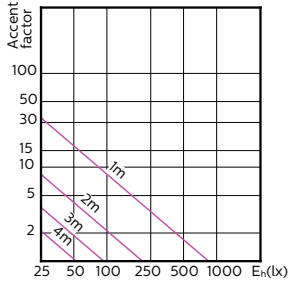

MASTER LEDspot ExpertColor MV

Accent Diagrams

**MASTER LEDspot ExpertColor MV 50W GU10
927 36D**