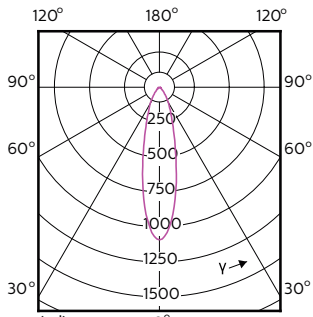

MASTER LEDspot ExpertColor MV