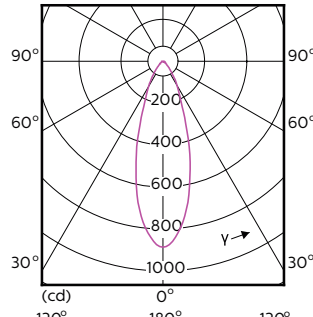

MASTER LEDspot ExpertColor MV