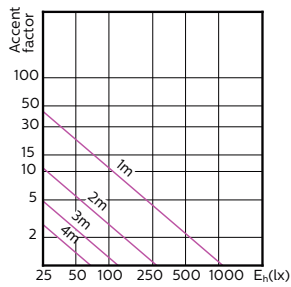

**MASTER LEDspot ExpertColor MV 50W GU10
927 25D**