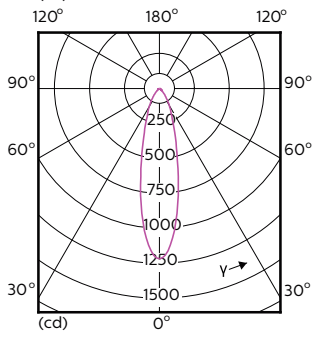

MASTER LEDspot ExpertColor MV