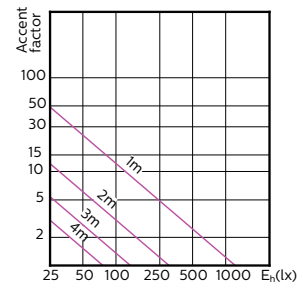

**MASTER LEDspot ExpertColor MV 50W GU10
940 25D**