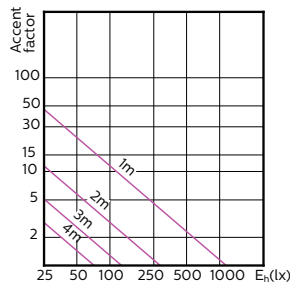

**MASTER LEDspot ExpertColor MV 50W GU10
930 25D**