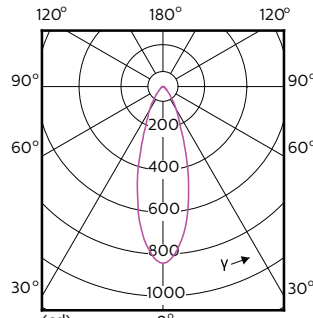

MASTER LEDspot ExpertColor MV