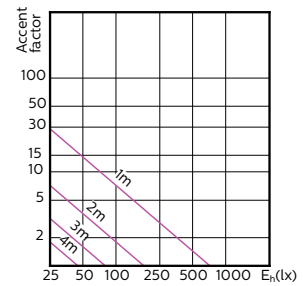

**MASTER LEDspot ExpertColor MV 35W GU10
940 36D**