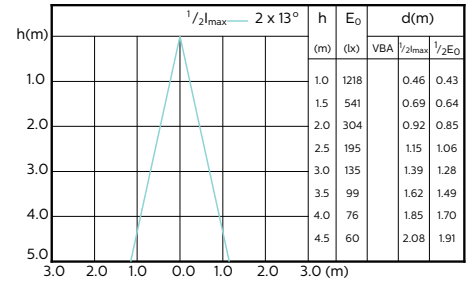

MASTER LEDspot ExpertColor MV 50W GU10
940 25D