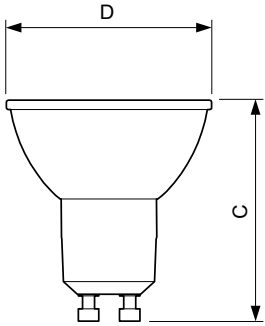

Versions

GU10 PAR16

MASTER LEDspot ExpertColor MV

Dimensional drawing

Product	D	C
MASTER LED ExpertColor LED ExpertColor 3.9-35W GU10 927 25D	50 mm	54 mm
MASTER LED ExpertColor LED ExpertColor 3.9-35W GU10 930 25D	50 mm	54 mm
MASTER LED ExpertColor LED ExpertColor 3.9-35W GU10 940 25D	50 mm	54 mm
MASTER LED ExpertColor LED ExpertColor 3.9-35W GU10 927 36D	50 mm	54 mm
MASTER LED ExpertColor LED ExpertColor 3.9-35W GU10 930 36D	50 mm	54 mm
MASTER LED ExpertColor LED ExpertColor 3.9-35W GU10 940 36D	50 mm	54 mm
MASTER LED ExpertColor LED ExpertColor 5.5-50W GU10 927 25D	50 mm	54 mm
MASTER LED ExpertColor LED ExpertColor 5.5-50W GU10 930 25D	50 mm	54 mm
MASTER LED ExpertColor LED ExpertColor 5.5-50W GU10 927 36D	50 mm	54 mm
MASTER LED ExpertColor LED ExpertColor 5.5-50W GU10 940 25D	50 mm	54 mm
MASTER LED ExpertColor LED ExpertColor 5.5-50W GU10 930 36D	50 mm	54 mm
MASTER LED ExpertColor LED ExpertColor 5.5-50W GU10 940 36D	50 mm	54 mm
MASTER LED ExpertColor LED ExpertColor 5.5-50W GU10 930 36D	50 mm	54 mm
MASTER LED ExpertColor LED ExpertColor 5.5-50W GU10 927 36D	50 mm	54 mm
MASTER LED ExpertColor LED ExpertColor 5.5-50W GU10 927 24D	50 mm	54 mm
MASTER LED ExpertColor LED ExpertColor 5.5-50W GU10 930 24D	50 mm	54 mm