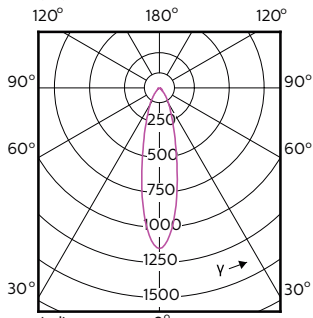

MASTER LEDspot ExpertColor MV