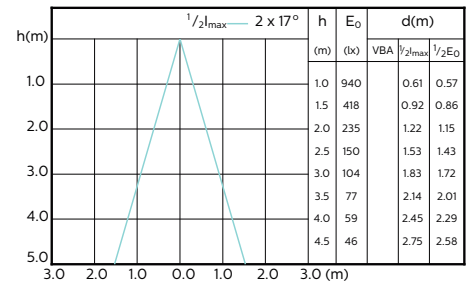

MASTER LEDspot ExpertColor MV 50W GU10
930 25D

MASTER LEDspot ExpertColor MV 50W GU10
940 25D

MASTER LEDspot ExpertColor MV 50W GU10
927 36D

MASTER LEDspot ExpertColor MV 50W GU10
930 36D

MASTER LEDspot ExpertColor MV 50W GU10
940 36D