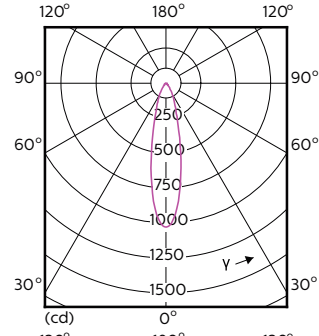

Order Code	Full Product Name	Luminous Flux (Rated) (Nom)	Luminous Intensity (Nom)	Rated Beam Angle
929001346402	MASTER LED ExpertColor LED ExpertColor 3.9-35W GU10 927 25D	265 lm	700 cd	25 °
929001346502	MASTER LED ExpertColor LED ExpertColor 3.9-35W GU10 930 25D	280 lm	750 cd	25 °
929001346602	MASTER LED ExpertColor LED ExpertColor 3.9-35W GU10 940 25D	300 lm	800 cd	25 °
929001346702	MASTER LED ExpertColor LED ExpertColor 3.9-35W GU10 927 36D	265 lm	540 cd	36 °
929001346802	MASTER LED ExpertColor LED ExpertColor 3.9-35W GU10 930 36D	280 lm	560 cd	36 °
929001346902	MASTER LED ExpertColor LED ExpertColor 3.9-35W GU10 940 36D	300 lm	600 cd	36 °
929001347002	MASTER LED ExpertColor LED ExpertColor 5.5-50W GU10 927 25D	355 lm	1000 cd	25 °
929001347008	MASTER LED ExpertColor LED ExpertColor 5.5-50W GU10 927 24D	385 lm	1000 cd	24 °
929001347102	MASTER LED ExpertColor LED ExpertColor 5.5-50W GU10 930 25D	375 lm	1000 cd	25 °
929001347108	MASTER LED ExpertColor LED ExpertColor 5.5-50W GU10 930 24D	405 lm	1000 cd	24 °
929001347202	MASTER LED ExpertColor LED ExpertColor 5.5-50W GU10 940 25D	400 lm	1050 cd	25 °
929001347302	MASTER LED ExpertColor LED ExpertColor 5.5-50W GU10 927 36D	355 lm	800 cd	36 °
929001347308	MASTER LED ExpertColor LED ExpertColor 5.5-50W GU10 927 36D	385 lm	800 cd	36 °
929001347402	MASTER LED ExpertColor LED ExpertColor 5.5-50W GU10 930 36D	375 lm	800 cd	36 °
929001347408	MASTER LED ExpertColor LED ExpertColor 5.5-50W GU10 930 36D	405 lm	800 cd	36 °
929001347502	MASTER LED ExpertColor LED ExpertColor 5.5-50W GU10 940 36D	400 lm	800 cd	36 °