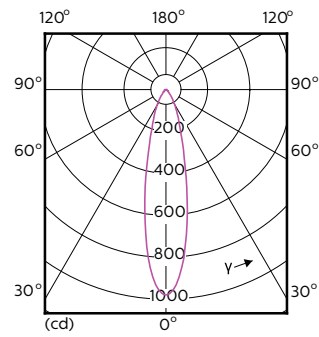

Order Code	Full Product Name	Luminous Flux (Rated) (Nom)	Luminous Intensity (Nom)	Rated Beam Angle
929001346402	MASTER LED ExpertColor LED ExpertColor 3.9-35W GU10 927 25D	265 lm	700 cd	25 °
929001346502	MASTER LED ExpertColor LED ExpertColor 3.9-35W GU10 930 25D	280 lm	750 cd	25 °
929001346602	MASTER LED ExpertColor LED ExpertColor 3.9-35W GU10 940 25D	300 lm	800 cd	25 °
929001346702	MASTER LED ExpertColor LED ExpertColor 3.9-35W GU10 927 36D	265 lm	540 cd	36 °
929001346802	MASTER LED ExpertColor LED ExpertColor 3.9-35W GU10 930 36D	280 lm	560 cd	36 °
929001346902	MASTER LED ExpertColor LED ExpertColor 3.9-35W GU10 940 36D	300 lm	600 cd	36 °
929001347002	MASTER LED ExpertColor LED ExpertColor 5.5-50W GU10 927 25D	355 lm	1000 cd	25 °
929001347008	MASTER LED ExpertColor LED ExpertColor 5.5-50W GU10 927 24D	385 lm	1000 cd	24 °
929001347102	MASTER LED ExpertColor LED ExpertColor 5.5-50W GU10 930 25D	375 lm	1000 cd	25 °
929001347108	MASTER LED ExpertColor LED ExpertColor 5.5-50W GU10 930 24D	405 lm	1000 cd	24 °
929001347202	MASTER LED ExpertColor LED ExpertColor 5.5-50W GU10 940 25D	400 lm	1050 cd	25 °
929001347302	MASTER LED ExpertColor LED ExpertColor 5.5-50W GU10 927 36D	355 lm	800 cd	36 °
929001347308	MASTER LED ExpertColor LED ExpertColor 5.5-50W GU10 927 36D	385 lm	800 cd	36 °
929001347402	MASTER LED ExpertColor LED ExpertColor 5.5-50W GU10 930 36D	375 lm	800 cd	36 °
929001347408	MASTER LED ExpertColor LED ExpertColor 5.5-50W GU10 930 36D	405 lm	800 cd	36 °
929001347502	MASTER LED ExpertColor LED ExpertColor 5.5-50W GU10 940 36D	400 lm	800 cd	36 °