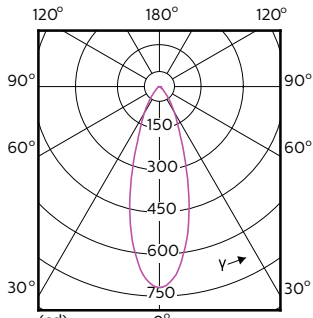

MASTER LEDspot ExpertColor MV