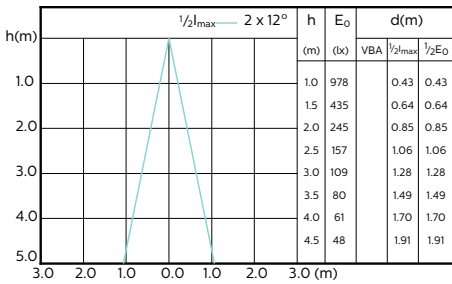

Beam Diagrams

**MASTER LEDspot ExpertColor MV 35W GU10
927 25D**