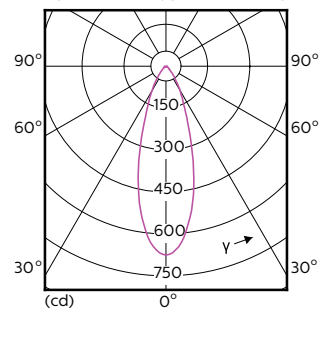

Order Code	Full Product Name	Luminous Flux (Rated) (Nom)	Luminous Intensity (Nom)	Rated Beam Angle
929001346402	MASTER LED ExpertColor LED ExpertColor 3.9-35W GU10 927 25D	265 lm	700 cd	25 °
929001346502	MASTER LED ExpertColor LED ExpertColor 3.9-35W GU10 930 25D	280 lm	750 cd	25 °
929001346602	MASTER LED ExpertColor LED ExpertColor 3.9-35W GU10 940 25D	300 lm	800 cd	25 °
929001346702	MASTER LED ExpertColor LED ExpertColor 3.9-35W GU10 927 36D	265 lm	540 cd	36 °
929001346802	MASTER LED ExpertColor LED ExpertColor 3.9-35W GU10 930 36D	280 lm	560 cd	36 °
929001346902	MASTER LED ExpertColor LED ExpertColor 3.9-35W GU10 940 36D	300 lm	600 cd	36 °
929001347002	MASTER LED ExpertColor LED ExpertColor 5.5-50W GU10 927 25D	355 lm	1000 cd	25 °
929001347008	MASTER LED ExpertColor LED ExpertColor 5.5-50W GU10 927 24D	385 lm	1000 cd	24 °
929001347102	MASTER LED ExpertColor LED ExpertColor 5.5-50W GU10 930 25D	375 lm	1000 cd	25 °
929001347108	MASTER LED ExpertColor LED ExpertColor 5.5-50W GU10 930 24D	405 lm	1000 cd	24 °
929001347202	MASTER LED ExpertColor LED ExpertColor 5.5-50W GU10 940 25D	400 lm	1050 cd	25 °
929001347302	MASTER LED ExpertColor LED ExpertColor 5.5-50W GU10 927 36D	355 lm	800 cd	36 °
929001347308	MASTER LED ExpertColor LED ExpertColor 5.5-50W GU10 927 36D	385 lm	800 cd	36 °
929001347402	MASTER LED ExpertColor LED ExpertColor 5.5-50W GU10 930 36D	375 lm	800 cd	36 °
929001347408	MASTER LED ExpertColor LED ExpertColor 5.5-50W GU10 930 36D	405 lm	800 cd	36 °
929001347502	MASTER LED ExpertColor LED ExpertColor 5.5-50W GU10 940 36D	400 lm	800 cd	36 °