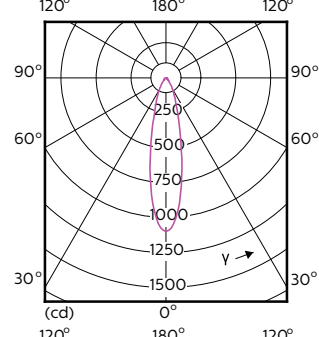

Order Code	Full Product Name	Luminous Flux (Rated) (Nom)	Luminous Intensity (Nom)	Rated Beam Angle
929001346402	MASTER LED ExpertColor LED ExpertColor 3.9-35W GU10 927 25D	265 lm	700 cd	25 °
929001346502	MASTER LED ExpertColor LED ExpertColor 3.9-35W GU10 930 25D	280 lm	750 cd	25 °
929001346602	MASTER LED ExpertColor LED ExpertColor 3.9-35W GU10 940 25D	300 lm	800 cd	25 °
929001346702	MASTER LED ExpertColor LED ExpertColor 3.9-35W GU10 927 36D	265 lm	540 cd	36 °
929001346802	MASTER LED ExpertColor LED ExpertColor 3.9-35W GU10 930 36D	280 lm	560 cd	36 °
929001346902	MASTER LED ExpertColor LED ExpertColor 3.9-35W GU10 940 36D	300 lm	600 cd	36 °
929001347002	MASTER LED ExpertColor LED ExpertColor 5.5-50W GU10 927 25D	355 lm	1000 cd	25 °
929001347008	MASTER LED ExpertColor LED ExpertColor 5.5-50W GU10 927 24D	385 lm	1000 cd	24 °
929001347102	MASTER LED ExpertColor LED ExpertColor 5.5-50W GU10 930 25D	375 lm	1000 cd	25 °
929001347108	MASTER LED ExpertColor LED ExpertColor 5.5-50W GU10 930 24D	405 lm	1000 cd	24 °
929001347202	MASTER LED ExpertColor LED ExpertColor 5.5-50W GU10 940 25D	400 lm	1050 cd	25 °
929001347302	MASTER LED ExpertColor LED ExpertColor 5.5-50W GU10 927 36D	355 lm	800 cd	36 °
929001347308	MASTER LED ExpertColor LED ExpertColor 5.5-50W GU10 927 36D	385 lm	800 cd	36 °
929001347402	MASTER LED ExpertColor LED ExpertColor 5.5-50W GU10 930 36D	375 lm	800 cd	36 °
929001347408	MASTER LED ExpertColor LED ExpertColor 5.5-50W GU10 930 36D	405 lm	800 cd	36 °
929001347502	MASTER LED ExpertColor LED ExpertColor 5.5-50W GU10 940 36D	400 lm	800 cd	36 °