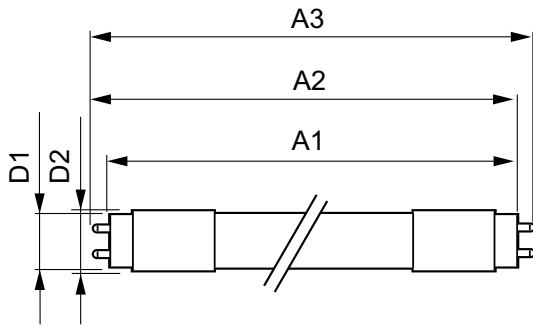

MASTER LEDtube EM/Mains

Dimensional drawing

Product	D1	D2	C1
MASTER LEDtube Starter EMP GenII OP	3 mm	21.5 mm	34.5 mm

Product	D1	D2	A1	A2	A3
MASTER LEDtube 1050mm 16W 840 T8	25.8 mm	28 mm	1045.8 mm	1052.9 mm	1060 mm
MASTER LEDtube 1500mm HO 18.2W 830 T8	25.8 mm	28 mm	1498.8 mm	1505.9 mm	1513 mm
MASTER LEDtube 1500mm HO 18.2W 840 T8	25.8 mm	28 mm	1498.8 mm	1505.9 mm	1513 mm
MASTER LEDtube 1500mm HO 18.2W 865 T8	25.8 mm	28 mm	1498.8 mm	1505.9 mm	1513 mm
MASTER LEDtube 1200mm HO 12.5W 830 T8	25.8 mm	28 mm	1198.2 mm	1205.3 mm	1212.4 mm
MASTER LEDtube 1200mm HO 12.5W 840 T8	25.8 mm	28 mm	1198.2 mm	1205.3 mm	1212.4 mm
MASTER LEDtube 1200mm HO 12.5W 865 T8	25.8 mm	28 mm	1198.2 mm	1205.3 mm	1212.4 mm
MASTER LEDtube 1500mm UE 21.5W 840 T8	25.8 mm	28 mm	1498.8 mm	1505.9 mm	1513 mm
MASTER LEDtube 1200mm UE 14.5W 865 T8	25.8 mm	28 mm	1198.2 mm	1205.3 mm	1212.4 mm
MASTER LEDtube 1500mm UE 21.5W 865 T8	25.8 mm	28 mm	1498.8 mm	1505.9 mm	1513 mm
MASTER LEDtube 1200mm UE 14.5W 840 T8	25.8 mm	28 mm	1198.2 mm	1205.3 mm	1212.4 mm

Approval and Application

Order Code	Full Product Name	Energy	
		Consumption kWh/ 1000 h	Energy Efficiency Label (EEL)
48037300	MASTER LEDtube 1800mm 25W 840 T8 ROT	25 kWh	A++
68742000	MASTER LEDtube 1500mm UO 24W 830 T8	24 kWh	A++
64721600	MASTER LEDtube 1200mm UO 15.5W 830 T8	16 kWh	A++
64723000	MASTER LEDtube 1200mm UO 15.5W 840 T8	16 kWh	A++

Order Code	Full Product Name	Energy	
		Consumption kWh/ 1000 h	Energy Efficiency Label (EEL)
64725400	MASTER LEDtube 1200mm UO 15.5W 865 T8	16 kWh	A++
64727800	MASTER LEDtube 1500mm UO 23W 830 T8	23 kWh	A++
64729200	MASTER LEDtube 1500mm UO 23W 840 T8	23 kWh	A++
64731500	MASTER LEDtube 1500mm UO 23W 865 T8	23 kWh	A++